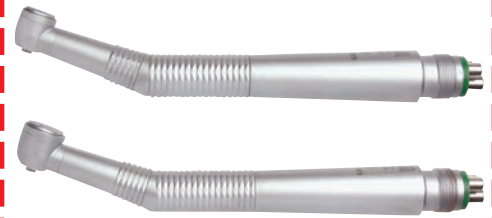

F-Series Fixed BE Highspeeds

German Engineering - American Value!
Compare quality and price!

4 Hole Standard Fixed Connection

Only $ 375.00 ea

Buy 3 Get 1 Highspeed FREE!